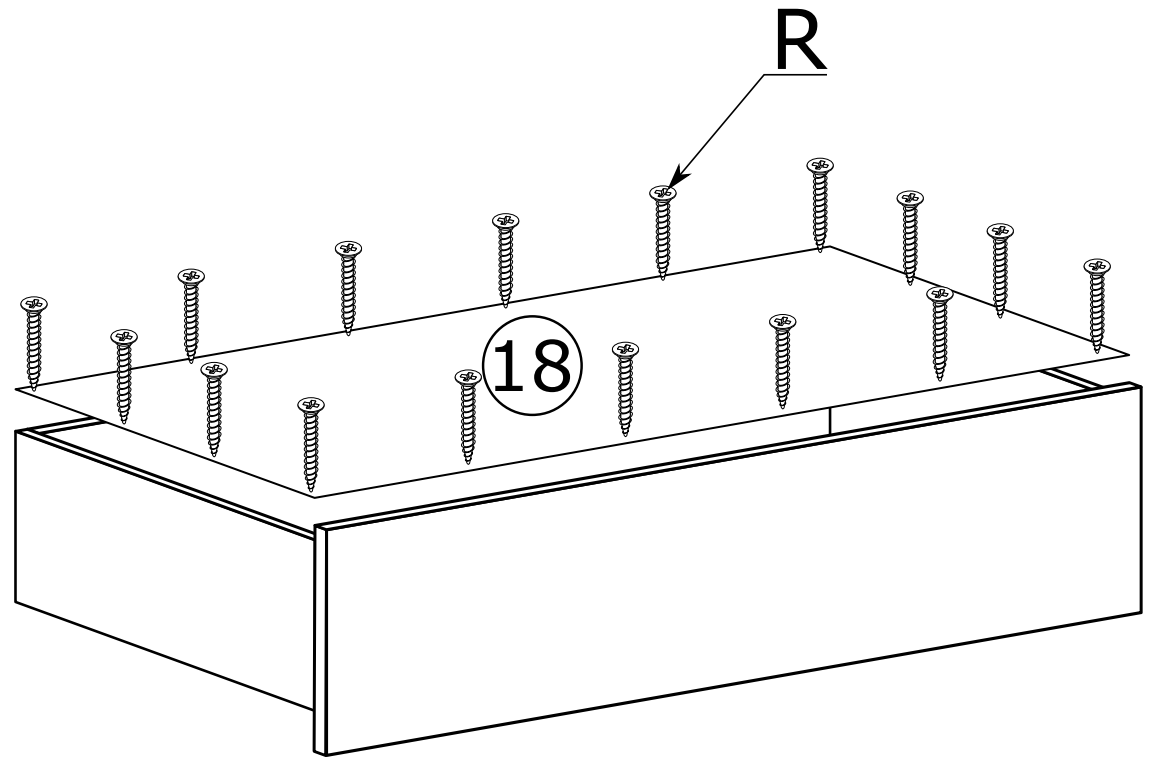

IX

X

XI

**LED SET 3 TAPE
(2x900+1300)
MODEL 3**

	4200K	ON OFF				
	1830 lm	15 000	30 000h	<1s	L=900 L=1300	
A	kWh/1000h	INPUT: 100-240V~50/60Hz		OUTPUT: 12VDC		
	15,5	LED : U _{IN} :12VDC I _{IN} :1,2A P _{IN} :14,1W				