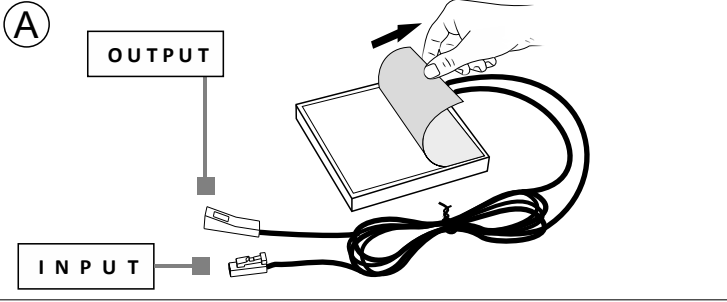

IX

X

XI

**LED SET 3 TAPE
(2x900+1300)
MODEL 3**

	4200K	ON OFF				
	1830 lm	15 000	30 000h	<1s	L=900 L=1300	
A	kWh/1000h	INPUT: 100-240V~50/60Hz		OUTPUT: 12VDC		
	15,5	LED : U _{IN} :12VDC I _{IN} :1,2A P _{IN} :14,1W				