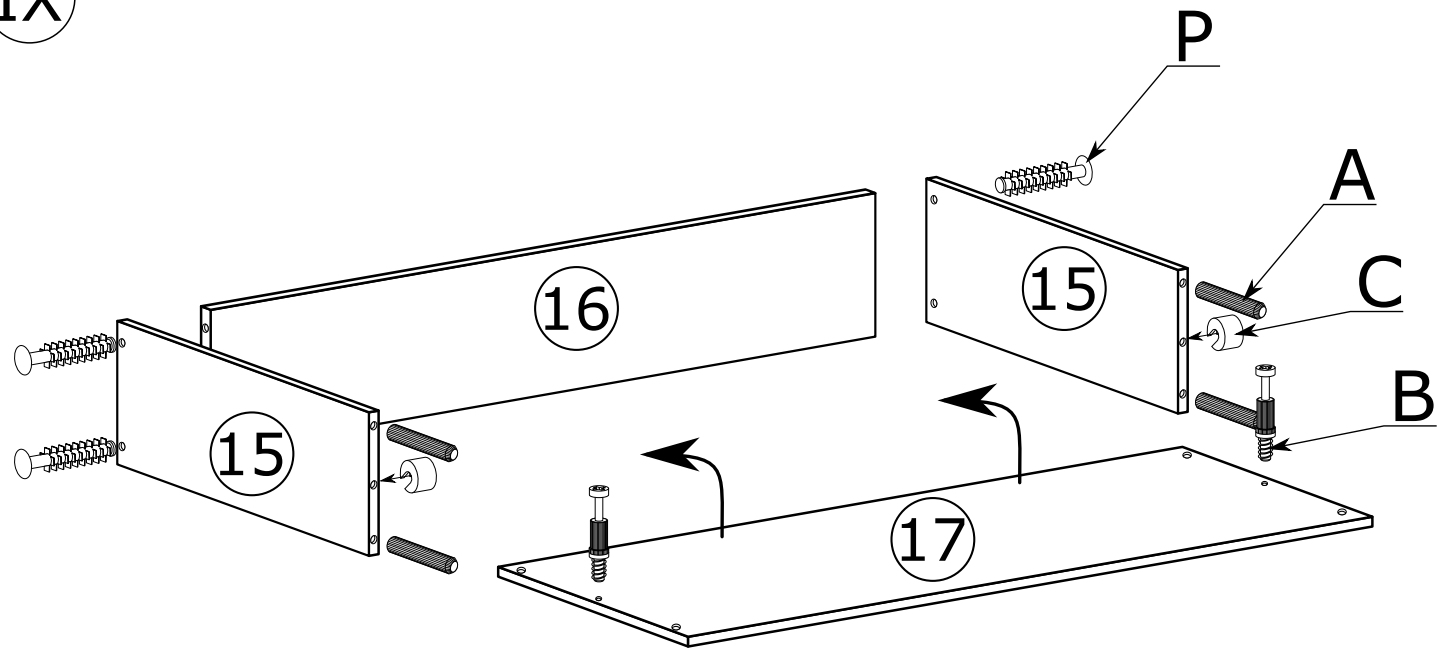

IX

X

XI

**LED SET 3 TAPE
(2x900+1300)
MODEL 3**

	4200K	ON OFF				
	1830 lm	15 000	30 000h	<1s	L=900 L=1300	
A	kWh/1000h	INPUT: 100-240V~50/60Hz		OUTPUT: 12VDC		
	15,5	LED : U _{IN} :12VDC I _{IN} :1,2A P _{IN} :14,1W				