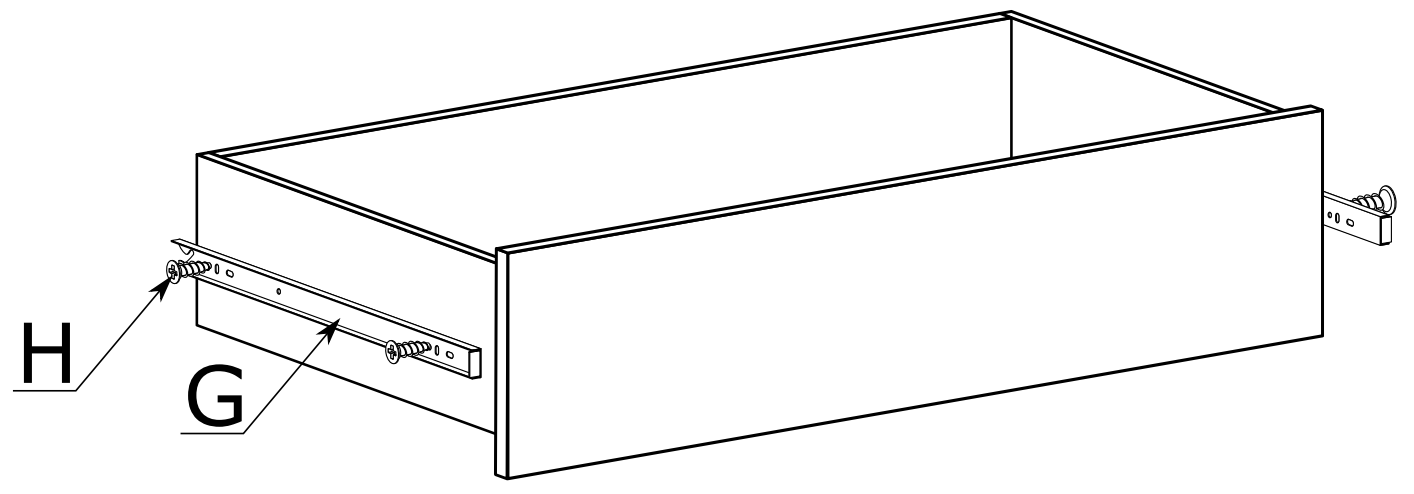

IX

X

XI

**LED SET 3 TAPE
(2x900+1300)
MODEL 3**

	4200K	ON OFF				
	1830 lm	15 000	30 000h	<1s	L=900 L=1300	
A	kWh/1000h	INPUT: 100-240V~50/60Hz		OUTPUT: 12VDC		
	15,5	LED : U _{IN} :12VDC I _{IN} :1,2A P _{IN} :14,1W				