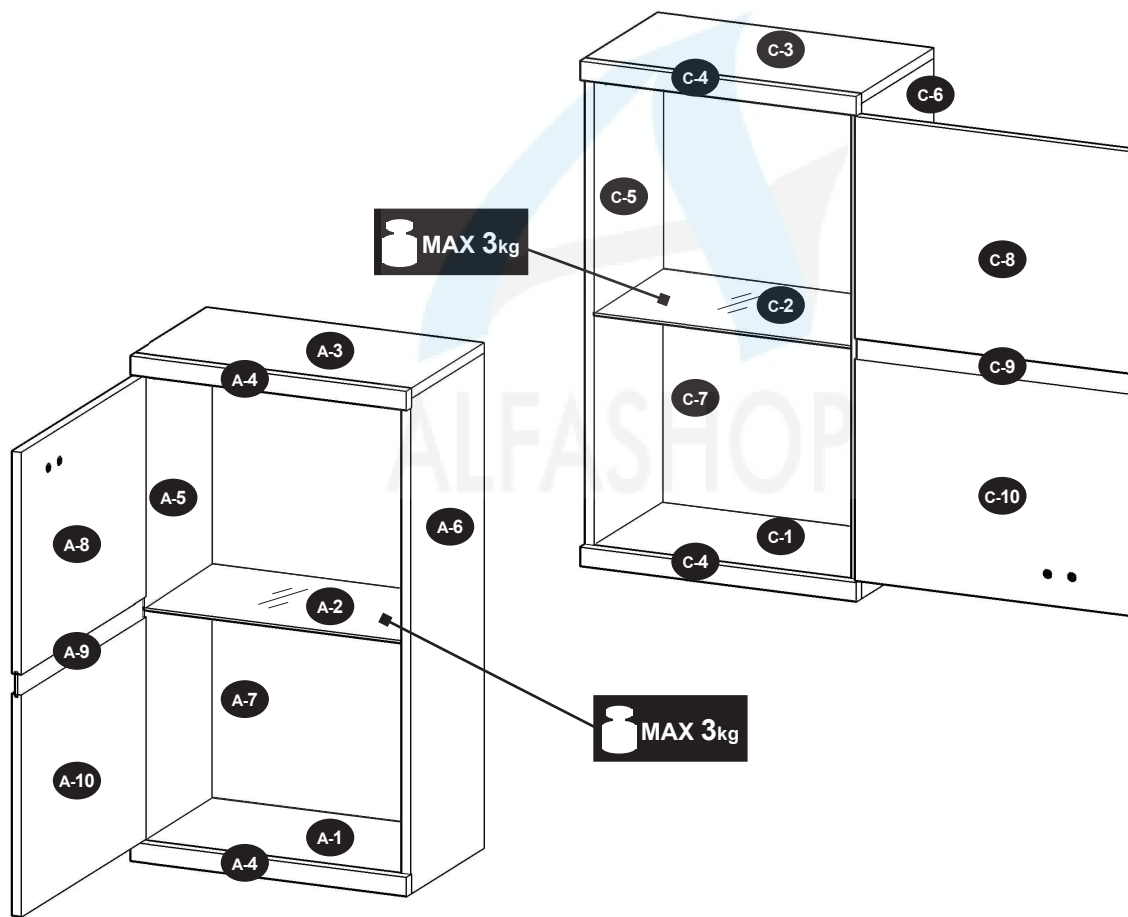

INTEL

A, C - 500 / 866 / 308 [mm]

C

A

70 min.

A1/13

A2/13

A3/13

A4/13

A5/13

A6/13

A7/13

A8/13

A9/13

A10/13

A11/13

C7/11

C8/11

C9/11

C10/11

ALFASHOP

C11/11