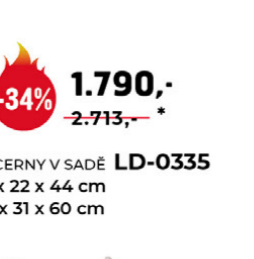

-34% 1.790,-
2.713,-*
LUCERNY V SADE LD-0335
19 x 22 x 44 cm
27 x 31 x 60 cm