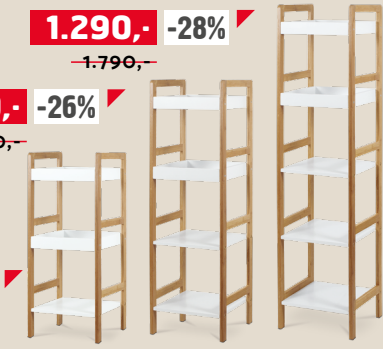

SUPER CENA

-28% **1.290,-**
~~1.790,-~~

-26% **950,-**
~~1.290,-~~

DR-013-3 DR-013-4 DR-013-5

REGÁLY DR-013-3 / 4 / 5
• 30 x 29 x 72 cm / 100 cm / 128 cm
• nosnost 9, 12 a 15 kg
• MDF • bílý lak

-26% **460,-**
~~590,-~~

-24% **1.890,-**
~~2.490,-~~

-30% **690,-**
~~990,-~~

-27% **1.090,-**
~~1.490,-~~

-21% **990,-**
~~1.260,-~~