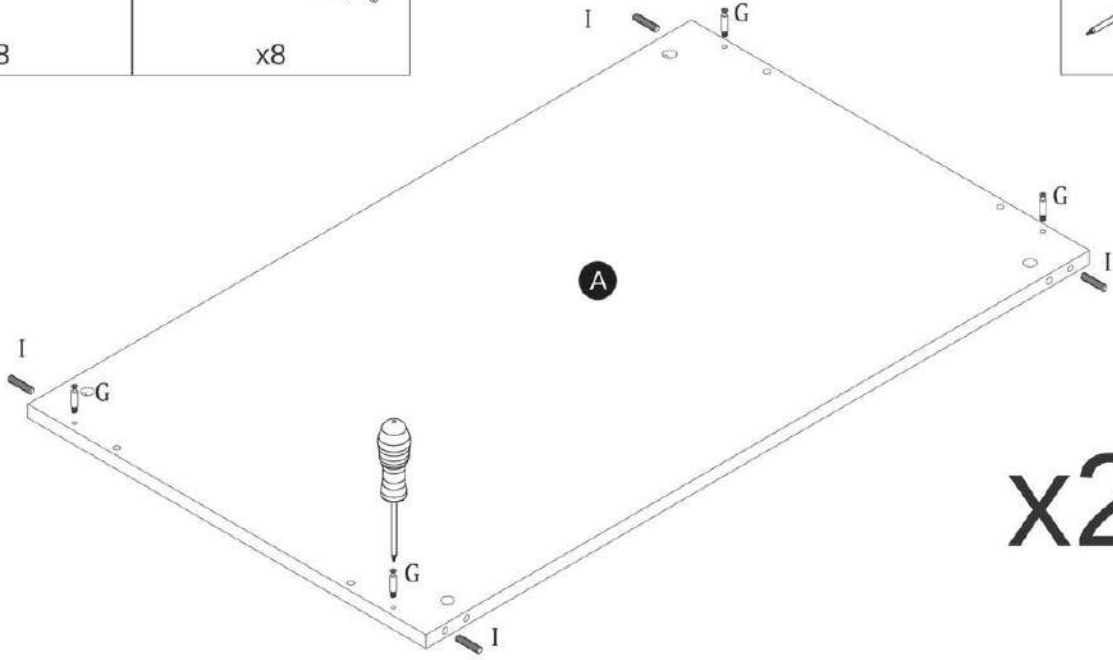

GEMA (100x63,6x50cm)

<p>I</p>  <p>Ø8x35mm x32</p>	<p>G</p>  <p>x24</p>	<p>H</p>  <p>x24</p>	<p>J</p>  <p>x4</p>	<p>K</p>  <p>x24</p>
---	---	---	--	---

1

2

3

4

x2

5

6

7

8

9

10

<p>J</p>  <p>4x</p>	<p>K</p>  <p>x24</p>	
--	---	---