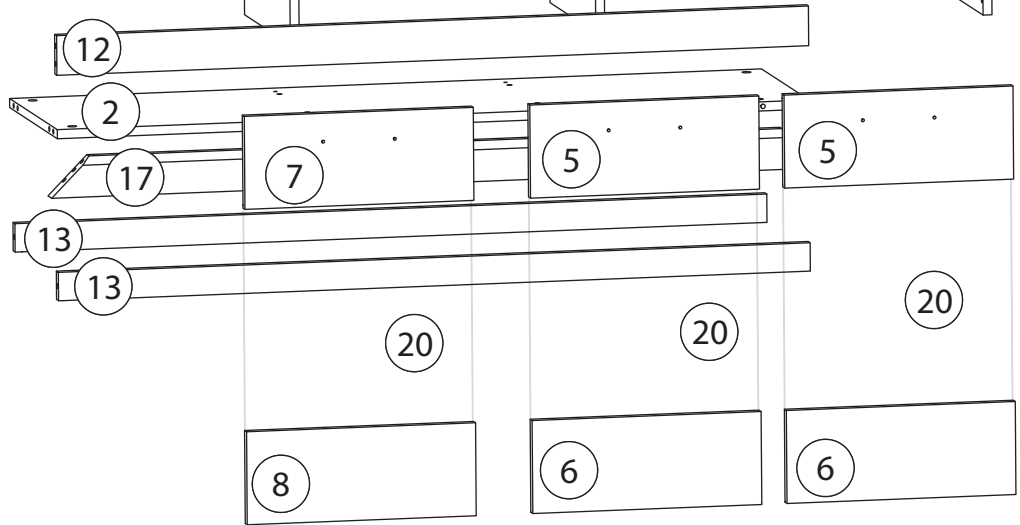

Name	BOM ID	Qty
Baltica10s_01	1	1
Baltica10s_02	2	1
Baltica10s_03	3	1
Baltica10s_04	4	1
Baltica10s_05	5	2
Baltica10s_06	6	2
Baltica10s_07	7	1
Baltica10s_08	8	1
Baltica10s_09	9	1
Baltica10s_10	10	1
Baltica10s_11	11	1
Baltica10s_12	12	1
Baltica10s_13	13	2
Baltica10s_14	14	2
Baltica10s_15	15	1
Baltica10s_16	16	1
Baltica10s_17	17	1
Baltica10sHDF_01	18	4
Baltica10sHDF_02	19	2
D_szklo	20	3
P_szklo	21	3