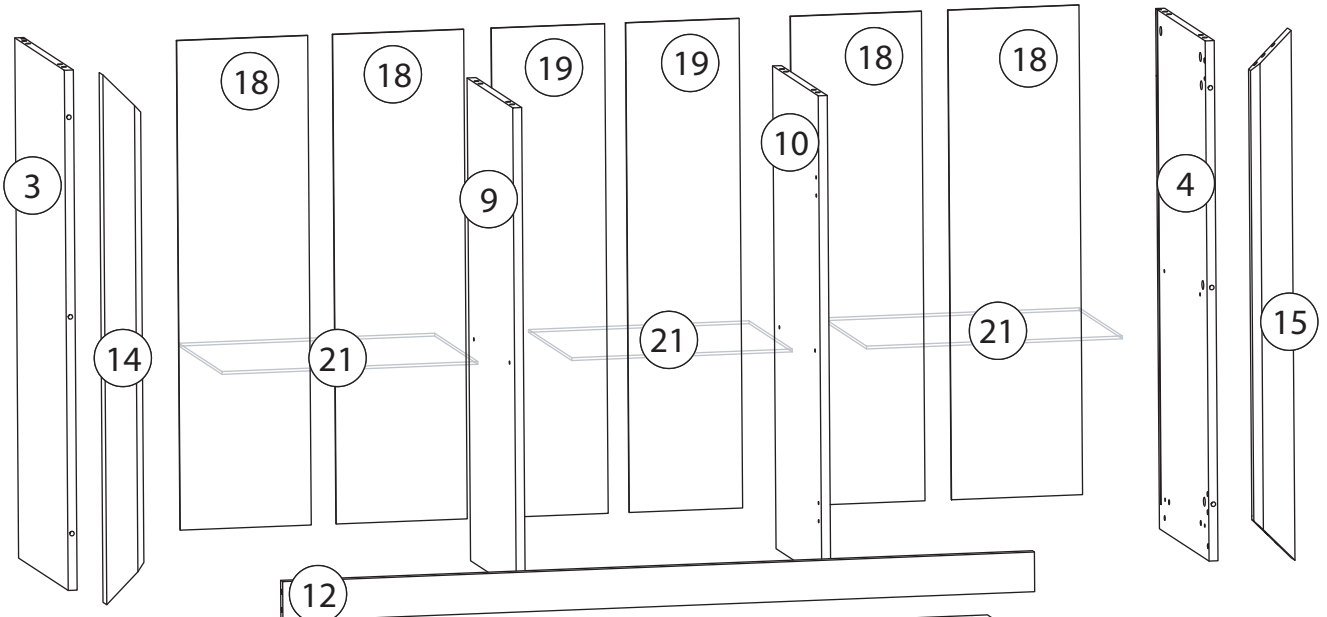

Name	BOM ID	Qty
Baltica10s_01	1	1
Baltica10s_02	2	1
Baltica10s_03	3	1
Baltica10s_04	4	1
Baltica10s_05	5	2
Baltica10s_06	6	2
Baltica10s_07	7	1
Baltica10s_08	8	1
Baltica10s_09	9	1
Baltica10s_10	10	1
Baltica10s_11	11	1
Baltica10s_12	12	1
Baltica10s_13	13	2
Baltica10s_14	14	2
Baltica10s_15	15	1
Baltica10s_16	16	1
Baltica10s_17	17	1
Baltica10sHDF_01	18	4
Baltica10sHDF_02	19	2
D_szklo	20	3
P_szklo	21	3