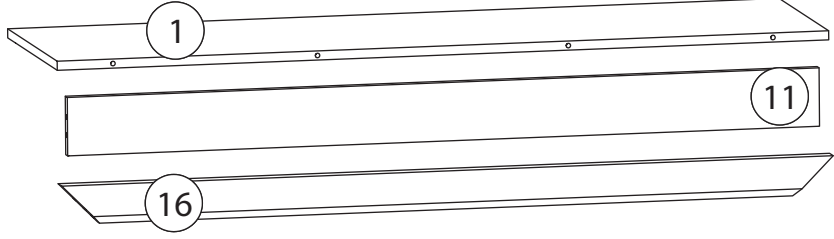

Name	BOM ID	Qty
Baltica10s_01	1	1
Baltica10s_02	2	1
Baltica10s_03	3	1
Baltica10s_04	4	1
Baltica10s_05	5	2
Baltica10s_06	6	2
Baltica10s_07	7	1
Baltica10s_08	8	1
Baltica10s_09	9	1
Baltica10s_10	10	1
Baltica10s_11	11	1
Baltica10s_12	12	1
Baltica10s_13	13	2
Baltica10s_14	14	2
Baltica10s_15	15	1
Baltica10s_16	16	1
Baltica10s_17	17	1
Baltica10sHDF_01	18	4
Baltica10sHDF_02	19	2
D_szklo	20	3
P_szklo	21	3