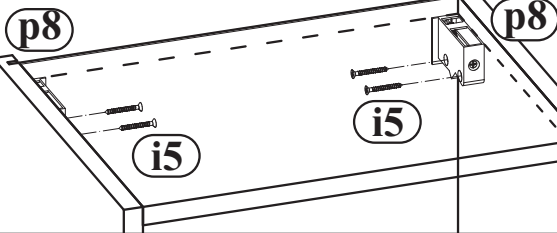

 a1 8x35 x8	 b0 x2	 b1 x2	 c1 Euro 4x13 x4	 d2 x8	 g0 x8
 g1 7x50 x8	 i5 3,5x30 x4	 n1 3x16 x10	 p0 x6	 p8 x1	 r4 x6
				 w x1	

TYPE:L

TYPE:R

GOLD

BRONZE

SILVER,
SILVER LUX,
PLATINUM

Klotz, Block, Griff, Handle,