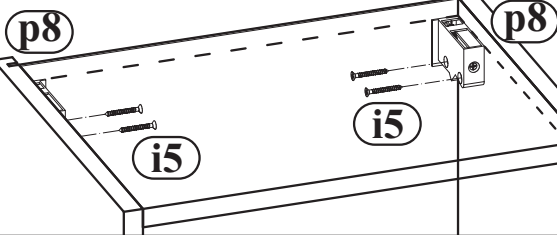

FOX

 a1 8x35 x8	 b0 x2	 b1 x2	 c1 Euro 4x13 x4	 d2 x8	 g0 x8
 g1 7x50 x8	 i5 3,5x30 x4	 n1 3x16 x10	 p0 x6	 p8 x1	 r4 x6
				 w x1	

TYPE:L

TYPE:R

GOLD

BRONZE

SILVER,
SILVER LUX,
PLATINUM

Klotz, Block, Griff, Handle,