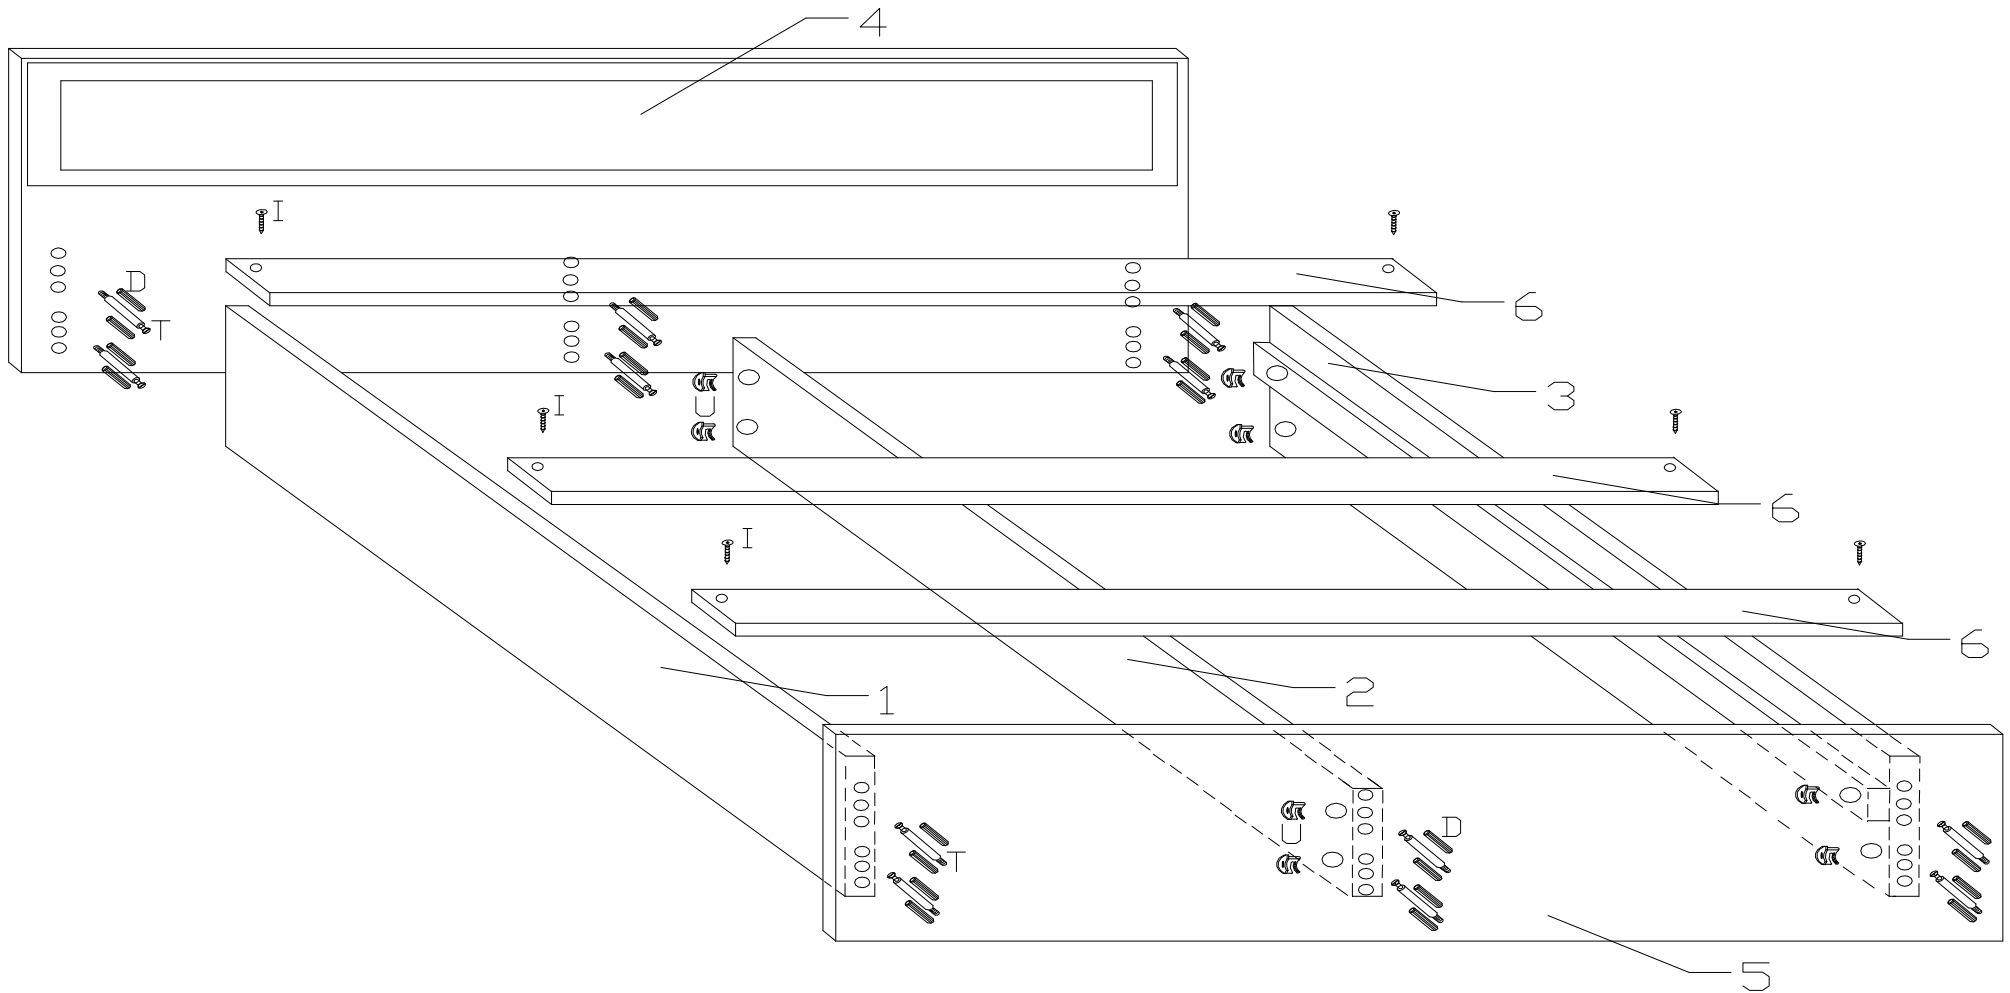

TITAN TLO-140/160x200

12x W 	24x D 	1x 	12x T 	12x U 	12x I 3,5x35 
---	---	--	---	---	---